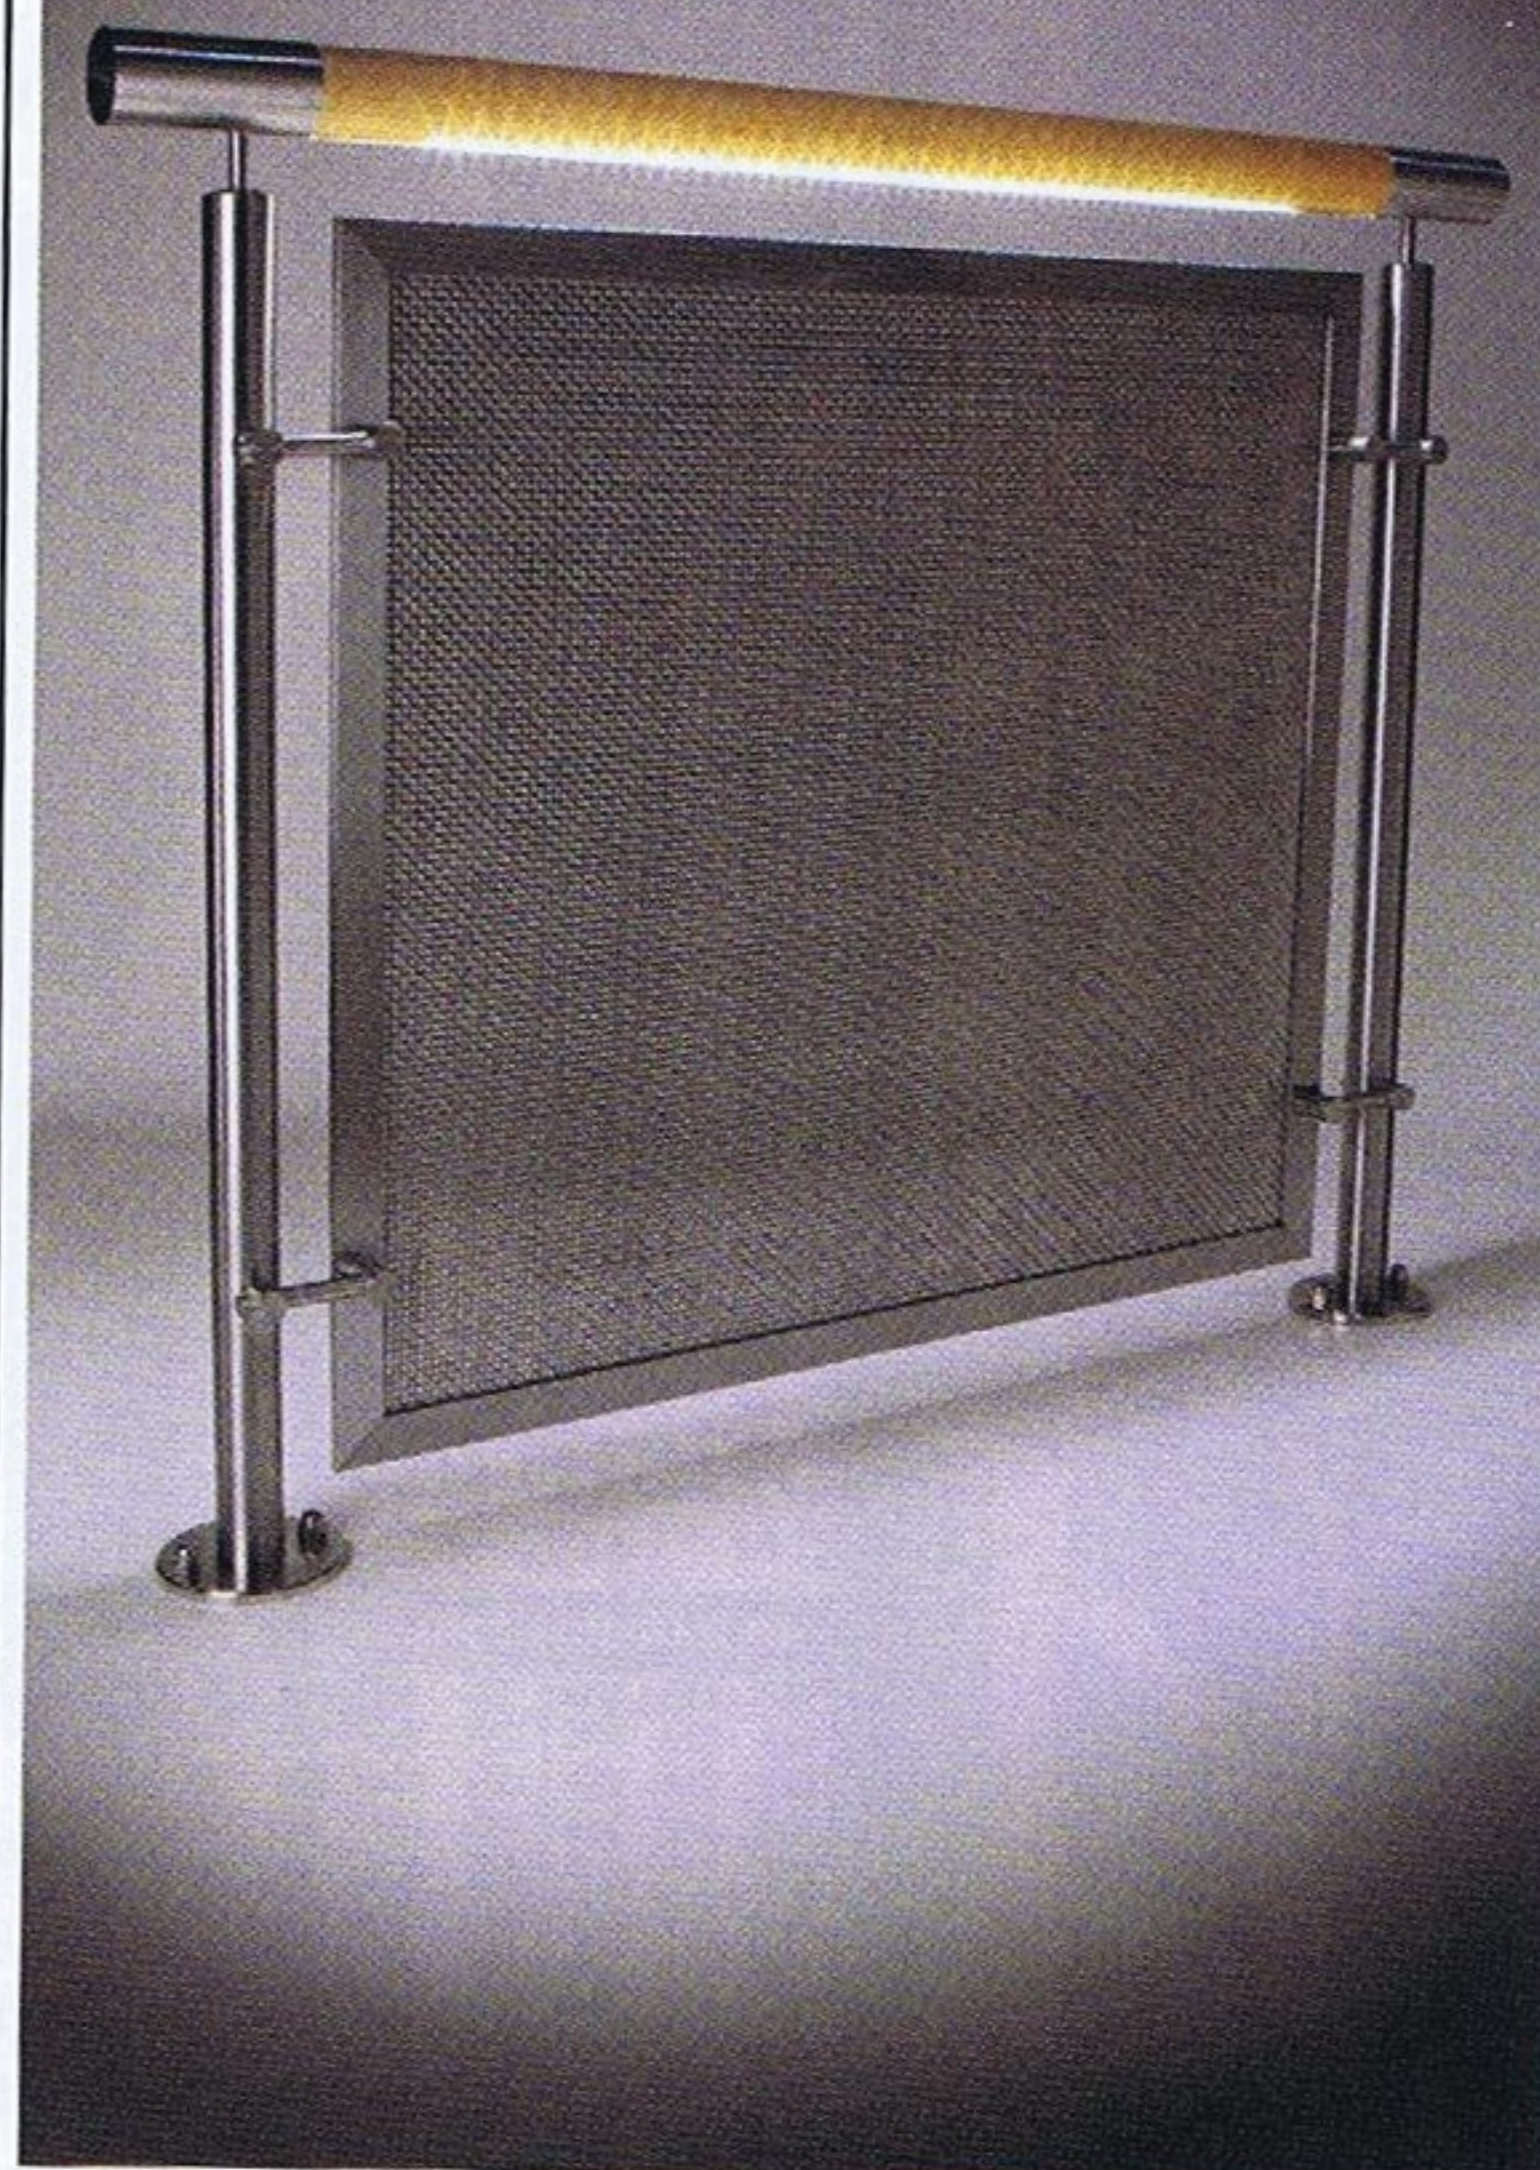

Circum™ LED, with wood top rail and woven stainless steel framed infill panels are just some of the design features available. To see our complete range of railing designs with available options visit www.hdirailings.com or call the number below.

Circle no. 202 or <http://architect.hotims.com>