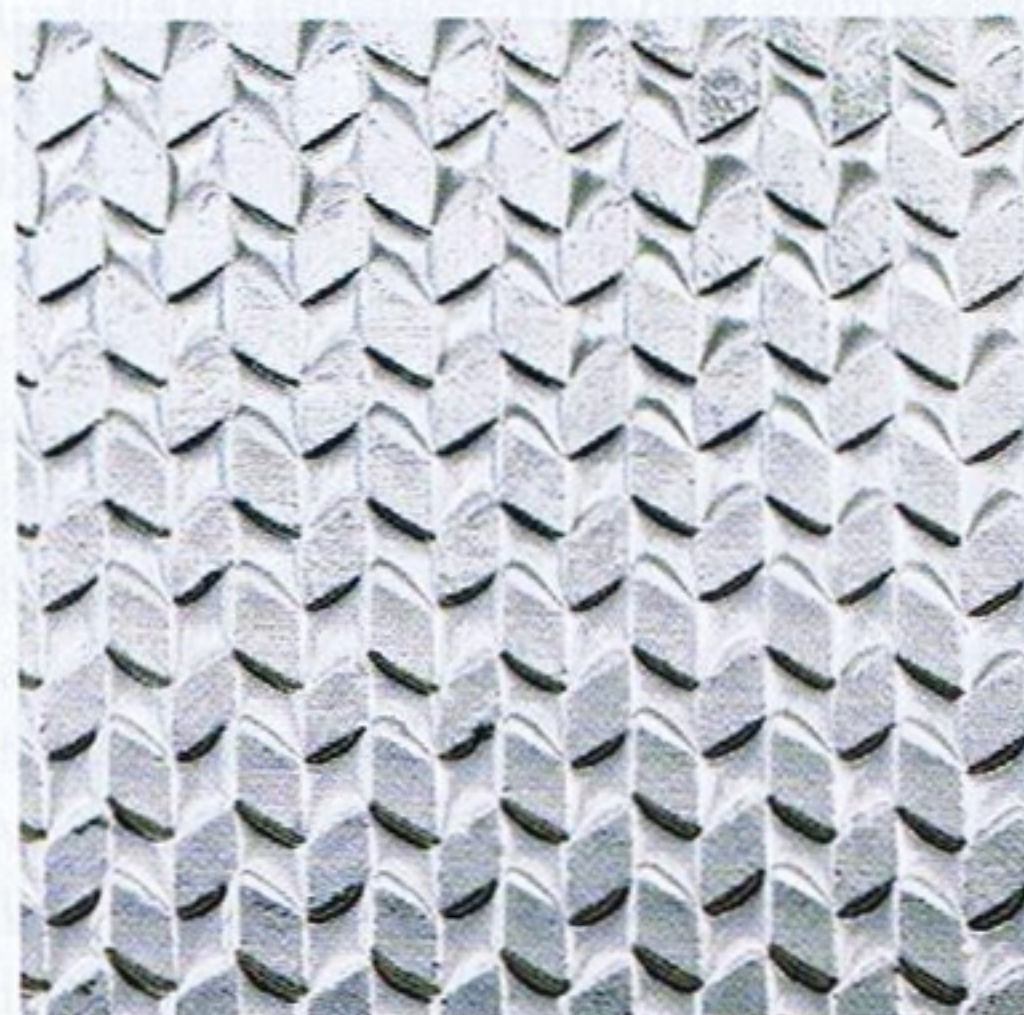

→ PRODUCTS

Editor's Choice

TEXT BY WANDA LAU

Designed by longtime Alessi collaborator David Chipperfield, the folding **Alessi Piana** chair is made of fiberglass-reinforced polypropylene and is suitable for indoor and outdoor use. Manufactured in Italy by **Lamm** out of 100% recyclable materials, Piana measures 78cm tall, 46cm wide, and 52cm deep when open, but folds to 7cm deep. Piana comes in six colors: white, gray, black, green, yellow, and red. Trolley or wall-hung storage options are available. • alessi.com • Circle 120

EuroLite Slate recycled-rubber roofing by **G.E.M.** creates the look of slate roofing at a price comparable to that of premium asphalt shingles. Containing more than 75% recycled content, it weighs approximately 2 pounds per square foot and comes in 40"-wide-by-17"-high panels comprising four tabs. Hip or ridge caps and valley, rake, or eave starter strips are available. EuroLite Slate comes in gray, black, or brown. • euroshieldroofing.com • Circle 121

Strata, the latest collection of tables and benches by Brooklyn, N.Y.-based **André Joyau**, combines reclaimed hardwood or industrial-steel bases with high-strength cementitious surfaces. Available in natural gray, driftwood, off-white, or black, the surfaces are imprinted with nature-inspired patterns, including lotus leaf, snakeskin (shown), and ostrich skin. Tabletops are round, rectangular, or square; benches are 15" wide and 36" to 120" long. Custom sizes are available. • andrejoyau.com • Circle 127